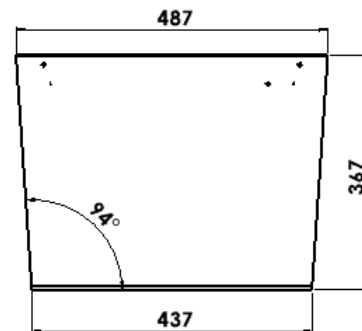

## Dimensions Cargo Box Long (119300M / 119310M)

Internal Volume: 148 Liter  
Colour: Wood and Black

Outer dimensions (in cm)

Inner dimensions (in cm)

Sticker size (in mm)

## Dimensions Cargo Box Long High (119320M)

Internal Volume: 183 Liter  
Colour: Black

Outer dimensions (in cm)

Inner dimensions (in cm)

Sticker size (in mm)

## Dimensions Trike Box Wide (119500M)

Internal Volume: 289 Liter  
 Colour: Wood and Black

Outer dimensions (in cm)

Inner dimensions (in cm)

Sticker size (in mm)

## Dimensions Trike Box Wide Bertus (119530M)

Internal Volume: 357 Liter  
 Colour: Black

Outer dimensions (in cm)

Inner dimensions (in cm)

Sticker size (in mm)