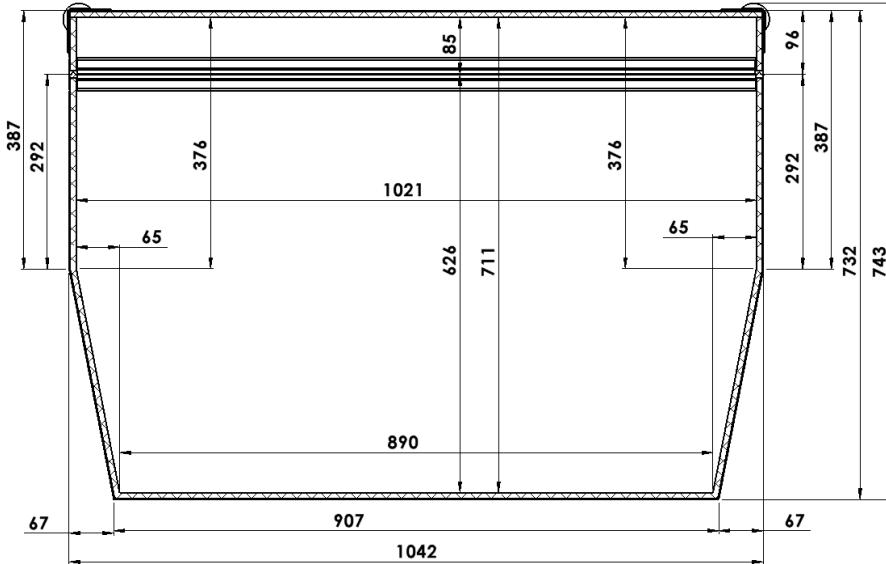

Side dimensions (mm)

Sticker size (mm)