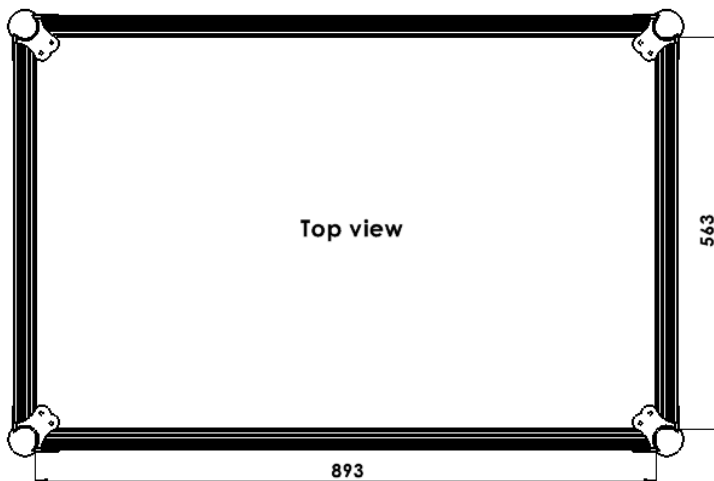

## Dimensions Flight Case Cargo Bike Long (119831)

Internal Volume: 287 Liter  
 Colour: Black  
 Lock: Lockable with butterfly lock  
 Extra: With gas spring

Side dimensions (mm)

Front dimensions (mm)

Sticker size (mm)