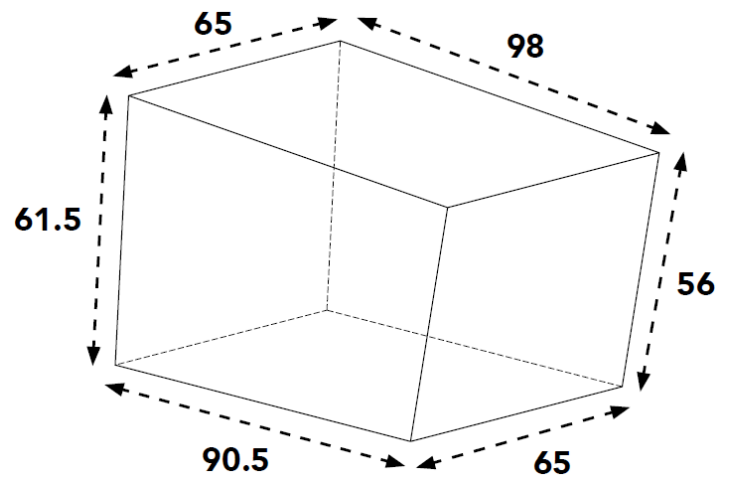

## Dimensions Trike Box Wide (119500M)

Internal Volume: 289 Liter  
 Colour: Wood and Black

Outer dimensions (in cm)

Inner dimensions (in cm)

Sticker size (in mm)

## Dimensions Trike Box Wide Bertus (119530M)

Internal Volume: 357 Liter  
 Colour: Black

Outer dimensions (in cm)

Inner dimensions (in cm)

Sticker size (in mm)