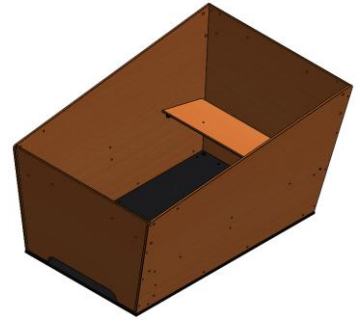

Dimensions Trike Box Narrow (119400M)

Internal Volume: 272 Liter
Colour: Wood