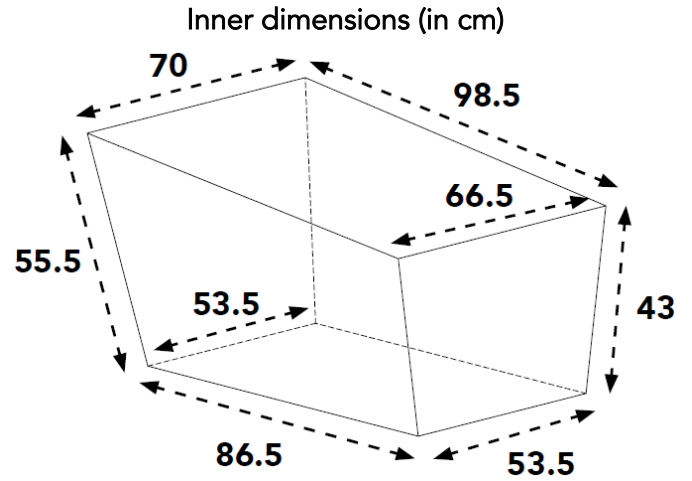

Dimensions Trike Box Narrow (119400M)

Internal Volume: 272 Liter
Colour: Wood