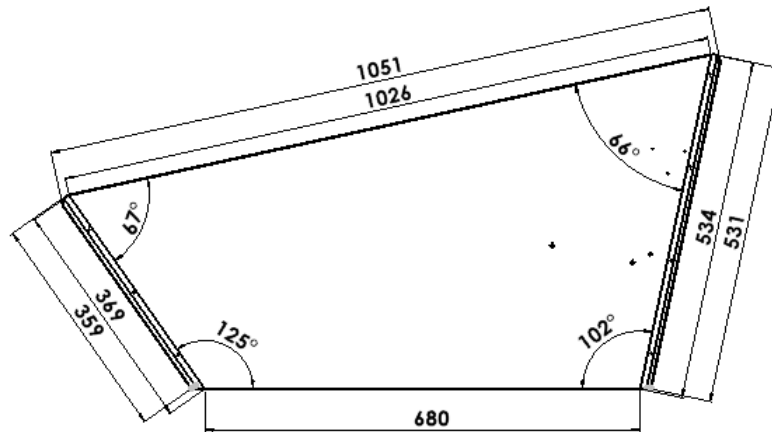

## Dimensions Cargo Box Long (119300M / 119310M)

Internal Volume: 148 Liter  
Colour: Wood and Black

Outer dimensions (in cm)

Inner dimensions (in cm)

Sticker size (in mm)

## Dimensions Cargo Box Long High (119320M)

Internal Volume: 183 Liter  
Colour: Black

Outer dimensions (in cm)

Inner dimensions (in cm)

Sticker size (in mm)

## Dimensions Trike Box Wide (119500M)

Internal Volume: 289 Liter  
 Colour: Wood and Black

Outer dimensions (in cm)

Inner dimensions (in cm)

Sticker size (in mm)