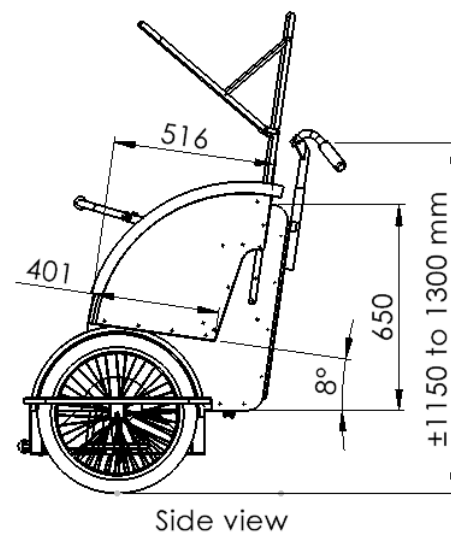

## Dimensions Trike Box Wide Bertus (119530M)

Internal Volume: 357 Liter  
 Colour: Black

Outer dimensions (in cm)

Inner dimensions (in cm)

Sticker size (in mm)

## Dimensions Trike Box Narrow (119400M)

Internal Volume: 272 Liter  
Colour: Wood

## Dimensions Trike Box Riksja (119810M)

Internal Volume: Not applicable  
 Colour: Black

Dimensions (in mm)

Sticker size (in mm)