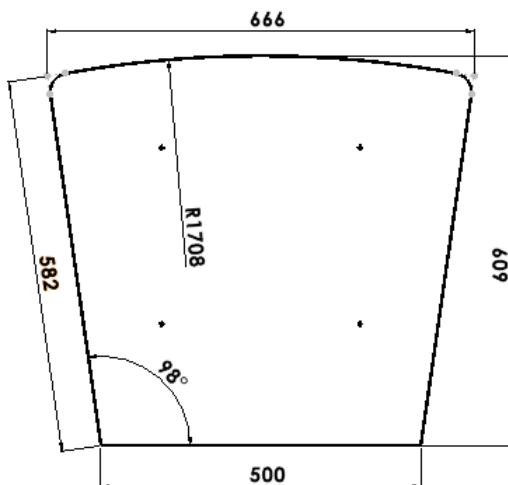

## Dimensions Cargo Box Long (119300M / 119310M)

Internal Volume: 148 Liter  
Colour: Wood and Black

Outer dimensions (in cm)

Inner dimensions (in cm)

Sticker size (in mm)

## Dimensions Cargo Box Long High (119320M)

Internal Volume: 183 Liter  
Colour: Black

Outer dimensions (in cm)

Inner dimensions (in cm)

Sticker size (in mm)

## Dimensions Trike Box Wide (119500M)

Internal Volume: 289 Liter  
 Colour: Wood and Black

Outer dimensions (in cm)

Inner dimensions (in cm)

Sticker size (in mm)

## Dimensions Trike Box Wide Bertus (119530M)

Internal Volume: 357 Liter  
 Colour: Black

Outer dimensions (in cm)

Inner dimensions (in cm)

Sticker size (in mm)