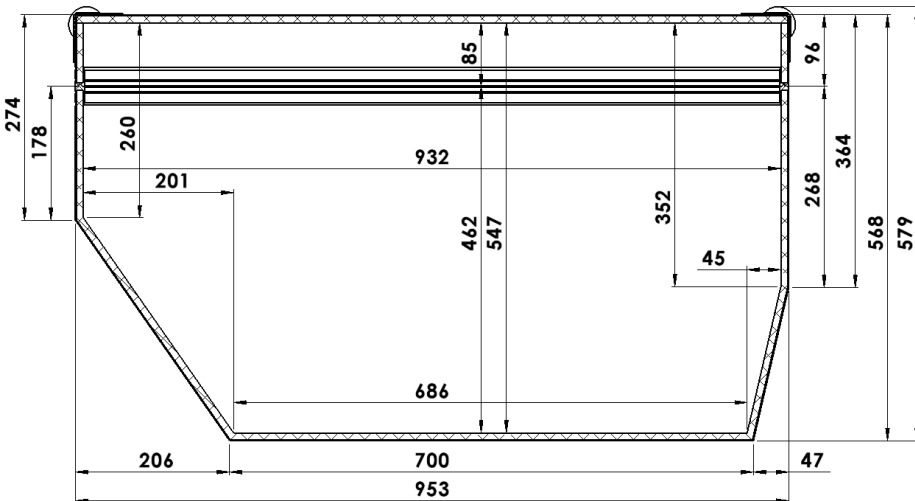

Side dimensions (mm)

Sticker size (mm)