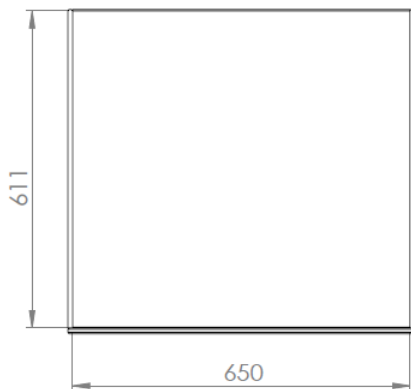

## Dimensions Trike Box Wide (119500M)

Internal Volume: 289 Liter  
 Colour: Wood and Black

Outer dimensions (in cm)

Inner dimensions (in cm)

Sticker size (in mm)

## Dimensions Trike Box Wide Bertus (119530M)

Internal Volume: 357 Liter  
 Colour: Black

Outer dimensions (in cm)

Inner dimensions (in cm)

Sticker size (in mm)