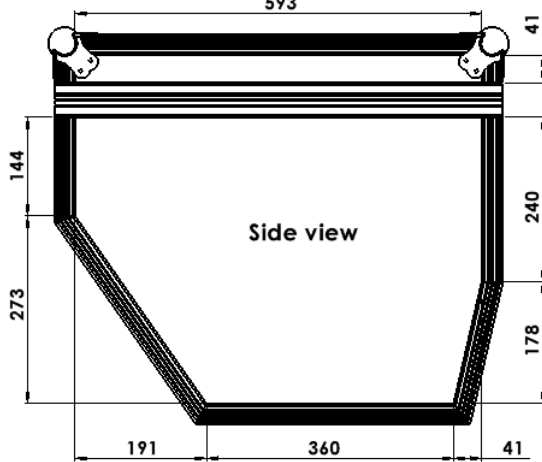

## Dimensions Flight Case Cargo Bike Short (119821)

Internal Volume: 188 Liter  
 Colour: Black  
 Lock: Lockable with butterfly lock  
 Extra: With gas spring

Side dimensions (mm)

Front dimensions (mm)

Sticker size (mm)