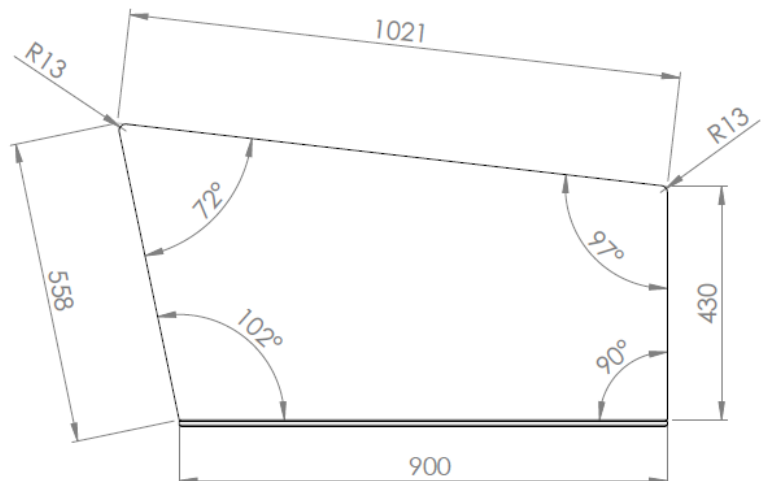

## Dimensions Trike Box Wide (119500M)

Internal Volume: 289 Liter  
 Colour: Wood and Black

Outer dimensions (in cm)

Inner dimensions (in cm)

Sticker size (in mm)