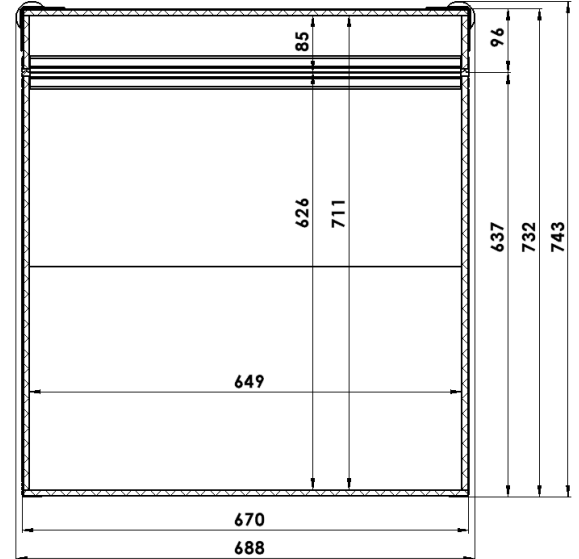

## Table of Contents

CARGO BIKE / E-CARGO BIKE SHORT .....	2
CARGO BIKE / E-CARGO BIKE LONG .....	3
CARGO TRIKE / E-CARGO TRIKE NARROW .....	4
CARGO TRIKE / E-CARGO TRIKE WIDE .....	5
E-CARGO TRIKE SPECIAL .....	6
DIMENSIONS CARGO BOX SHORT (119200M) .....	7
DIMENSIONS CARGO BOX LONG (119300M / 119310M) .....	8
DIMENSIONS CARGO BOX LONG HIGH (119320M) .....	9
DIMENSIONS TRIKE BOX WIDE (119500M) .....	10
DIMENSIONS TRIKE BOX WIDE BERTUS (119530M) .....	11
DIMENSIONS TRIKE BOX NARROW (119400M) .....	12
DIMENSIONS TRIKE BOX RIKSJA (119810M) .....	13
DIMENSIONS FLIGHT CASE CARGO BIKE SHORT (119821) .....	14
DIMENSIONS FLIGHT CASE CARGO BIKE LONG (119831) .....	15
DIMENSIONS FLIGHT CASE CARGO TRIKE WIDE (119841) .....	16

## Dimensions Trike Box Wide (119500M)

Internal Volume: 289 Liter  
 Colour: Wood and Black

Outer dimensions (in cm)

Inner dimensions (in cm)

Sticker size (in mm)

## Dimensions Trike Box Riksja (119810M)

Internal Volume: Not applicable  
 Colour: Black

Dimensions (in mm)

Sticker size (in mm)

## Dimensions Flight Case Cargo Trike Wide (119841)

Internal Volume: 456 Liter  
 Colour: Black  
 Lock: Lockable with butterfly lock  
 Extra: With gas spring

Side dimensions (mm)

Front dimensions (mm)

Sticker size (mm)