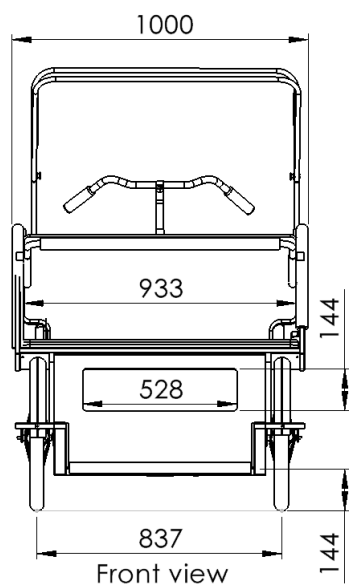

## Dimensions Trike Box Wide (119500M)

Internal Volume: 289 Liter  
 Colour: Wood and Black

Outer dimensions (in cm)

Inner dimensions (in cm)

Sticker size (in mm)

## Dimensions Trike Box Wide Bertus (119530M)

Internal Volume: 357 Liter  
 Colour: Black

Outer dimensions (in cm)

Inner dimensions (in cm)

Sticker size (in mm)

## Dimensions Trike Box Narrow (119400M)

Internal Volume: 272 Liter  
Colour: Wood

## Dimensions Trike Box Riksja (119810M)

Internal Volume: Not applicable  
 Colour: Black

Dimensions (in mm)

Sticker size (in mm)