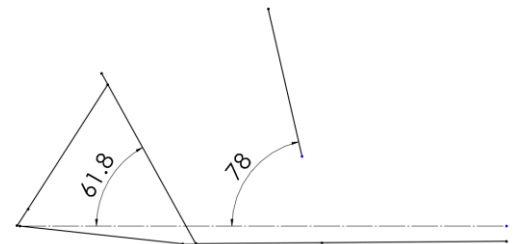

- **Model:** Classic / Cruiser / Flightcase
- **Frame material:** Steel
- **Motor*:** Shimano EP6 Cargo (85Nm 250Watt)
  Bafang M400 (80Nm 250Watt)
- **Battery*:** Shimano Lithium-Ion (36V 504Wh)
  Bafang Lithium-Ion (36V 750Wh)
- **Maximum motor support*:** 21Km/h
- **Gear options:** Shimano Nexus 5 mechanical
  Shimano Nexus 7
  Shimano coaster brake 8
  Enviolo Extreme (Cargo)
- **Brake options:** Bengal disc brakes
- **Wheel sizes:** Front wheel: 20"
  Rear wheel: 26"
- **Wheelbase:** 130 cm
- **Dimensions:** 220 x 85 x120 cm (LxWxH)
- *) Only on E-Bike