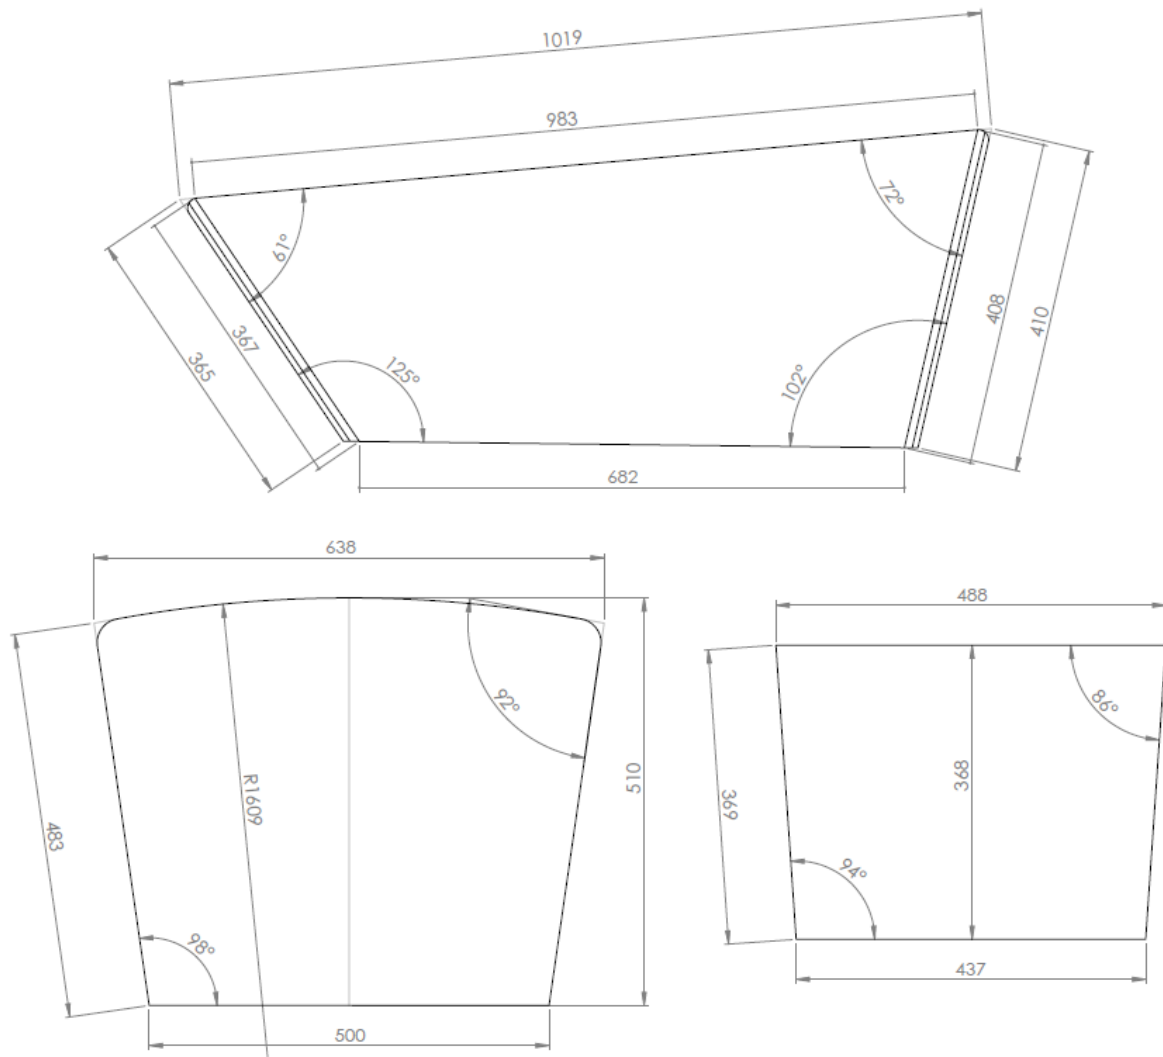

## Dimensions Cargo Box Long (119300M / 119310M)

Internal Volume: 148 Liter  
Colour: Wood and Black

Outer dimensions (in cm)

Inner dimensions (in cm)

Sticker size (in mm)

## Dimensions Trike Box Wide (119500M)

Internal Volume: 289 Liter  
 Colour: Wood and Black

Outer dimensions (in cm)

Inner dimensions (in cm)

Sticker size (in mm)