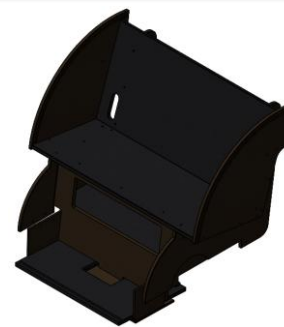

Dimensions Trike Box Riksja (119810M)

Internal Volume: Not applicable
Colour: Black

Dimensions (in mm)