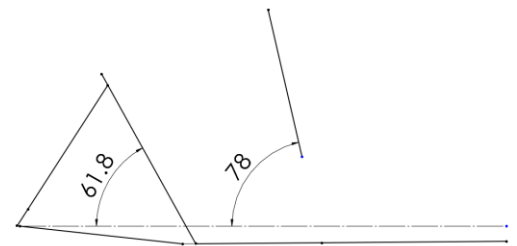

✓ Suitable for 1-4 kids.

The manufacturer, Azor Bike BV (Bakfiets.nl), hereby declares that the following bikes, under normal riding conditions, can carry a weight or volume of:

	Max. weight incl. rider (Kg)	Max. volume (Litres)	Netto weight Bike (Kg)	Netto weight E-Bike (Kg)
With standard wooden box	180	450	59	66
With flightcase	180	460	58	65
With platform / own box	180	600	59	66
When equipped with guardrail	290	N/A	59	66