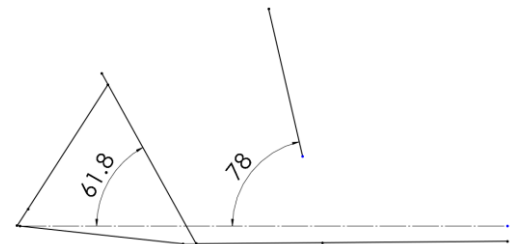

## E-Cargo Trike Special

Daycare

Weight ±75.0 kg

Riksja

Weight ±95.0 kg

<b>Model:</b>	Daycare / Riksja
<b>Frame material:</b>	Steel
<b>Motor:</b>	Shimano EP6 Cargo (85Nm 250Watt) Bafang M400 (80Nm 250Watt)
<b>Battery:</b>	Shimano Lithium-Ion (36V 504Wh) Bafang Lithium-Ion (36V 750Wh)
<b>Maximum motor support:</b>	21Km/h
<b>Gear options:</b>	Shimano Nexus 5 mechanical Enviolo Extreme (Cargo) Rohloff Speed
<b>Brake options:</b>	Bengal and SGB disc brakes
<b>Wheel sizes:</b>	Front wheel: 20" Rear wheel: 26"
<b>Wheelbase:</b>	130 cm
<b>Dimensions:</b>	Daycare: 220 x 95 x 120 cm / Riksja: 220 x 100 x 120 cm (LxWxH)