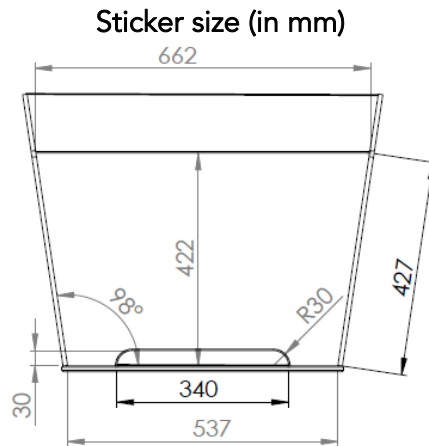

## Dimensions Trike Box Wide (119500M)

Internal Volume: 289 Liter  
 Colour: Wood and Black

Outer dimensions (in cm)

Inner dimensions (in cm)

Sticker size (in mm)

## Dimensions Trike Box Wide Bertus (119530M)

Internal Volume: 357 Liter  
 Colour: Black

Outer dimensions (in cm)

Inner dimensions (in cm)

Sticker size (in mm)

## Dimensions Trike Box Narrow (119400M)

Internal Volume: 272 Liter  
Colour: Wood

## Dimensions Trike Box Riksja (119810M)

Internal Volume: Not applicable  
 Colour: Black

Dimensions (in mm)

Sticker size (in mm)