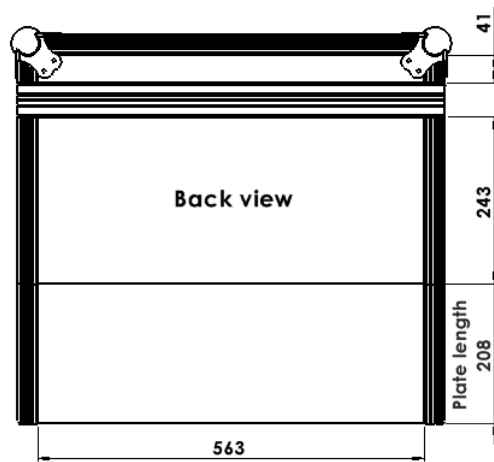

## Dimensions Flight Case Cargo Bike Short (119821)

Internal Volume: 188 Liter  
 Colour: Black  
 Lock: Lockable with butterfly lock  
 Extra: With gas spring

Side dimensions (mm)

Front dimensions (mm)

Sticker size (mm)