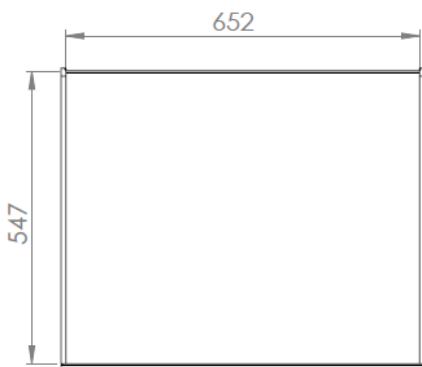

## Dimensions Trike Box Wide (119500M)

Internal Volume: 289 Liter  
 Colour: Wood and Black

Outer dimensions (in cm)

Inner dimensions (in cm)

Sticker size (in mm)

## Dimensions Trike Box Wide Bertus (119530M)

Internal Volume: 357 Liter  
 Colour: Black

Outer dimensions (in cm)

Inner dimensions (in cm)

Sticker size (in mm)