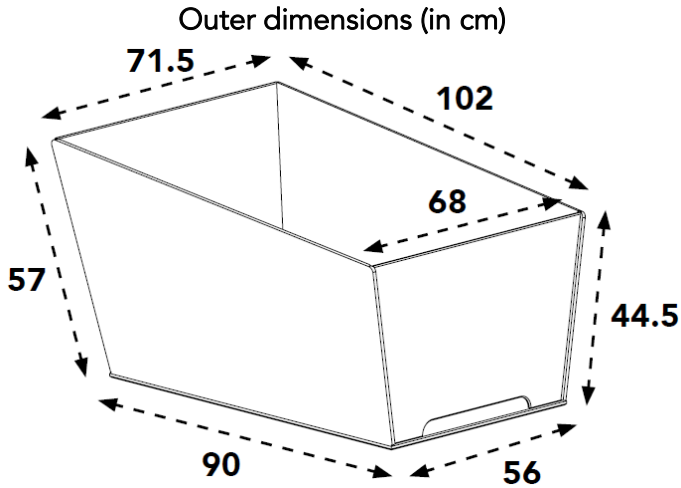

Dimensions Trike Box Narrow (119400M)

Internal Volume: 272 Liter
Colour: Wood