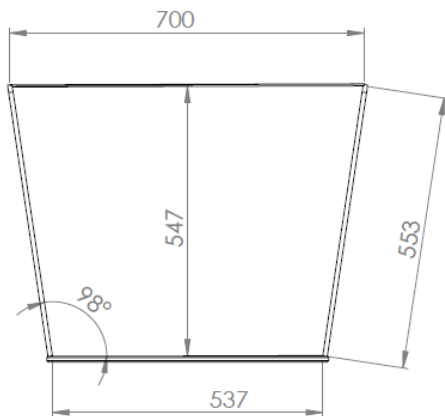

## Dimensions Trike Box Wide (119500M)

Internal Volume: 289 Liter  
 Colour: Wood and Black

Outer dimensions (in cm)

Inner dimensions (in cm)

Sticker size (in mm)

## Dimensions Trike Box Wide Bertus (119530M)

Internal Volume: 357 Liter  
 Colour: Black

Outer dimensions (in cm)

Inner dimensions (in cm)

Sticker size (in mm)

## Dimensions Trike Box Narrow (119400M)

Internal Volume: 272 Liter  
Colour: Wood

## Dimensions Trike Box Riksja (119810M)

Internal Volume: Not applicable  
 Colour: Black

Dimensions (in mm)

Sticker size (in mm)