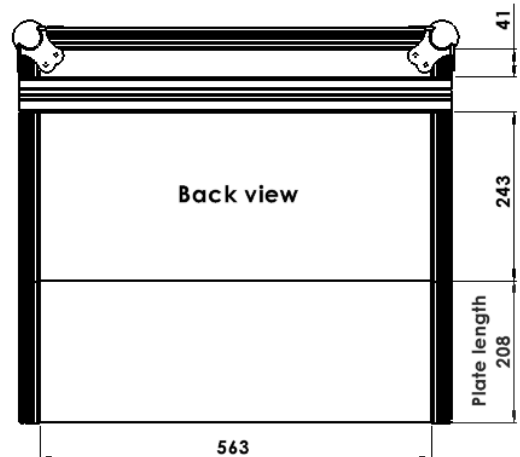

## Dimensions Flight Case Cargo Bike Long (119831)

Internal Volume: 287 Liter  
 Colour: Black  
 Lock: Lockable with butterfly lock  
 Extra: With gas spring

Side dimensions (mm)

Front dimensions (mm)

Sticker size (mm)