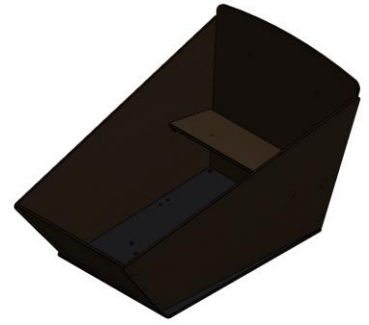

Inner dimensions (in cm)

Dimensions Cargo Box Long High (119320M)

Internal Volume: 183 Liter
Colour: Black