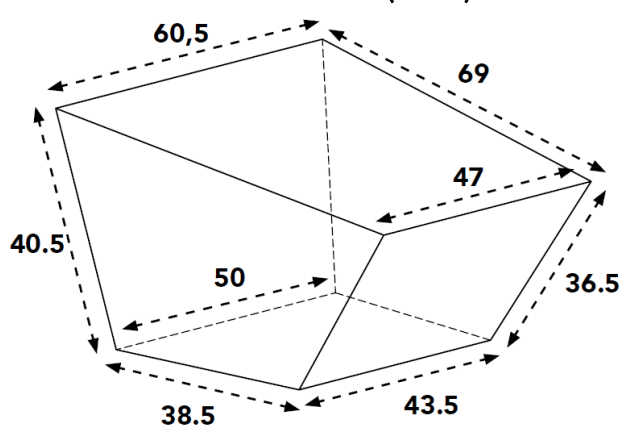

## Dimensions Cargo Box Short (119200M)

Internal Volume: 95 Liter  
Colour: Wood

Outer dimensions (in cm)

Inner dimensions (in cm)

Sticker size (in mm)