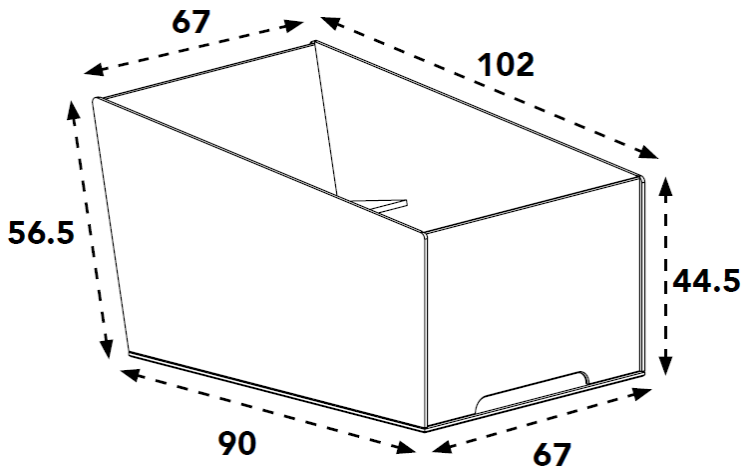

## Dimensions Cargo Box Long (119300M / 119310M)

Internal Volume: 148 Liter  
Colour: Wood and Black

Outer dimensions (in cm)

Inner dimensions (in cm)

Sticker size (in mm)

## Dimensions Cargo Box Long High (119320M)

Internal Volume: 183 Liter  
Colour: Black

Outer dimensions (in cm)

Inner dimensions (in cm)

Sticker size (in mm)

## Dimensions Trike Box Wide (119500M)

Internal Volume: 289 Liter  
 Colour: Wood and Black

Outer dimensions (in cm)

Inner dimensions (in cm)

Sticker size (in mm)