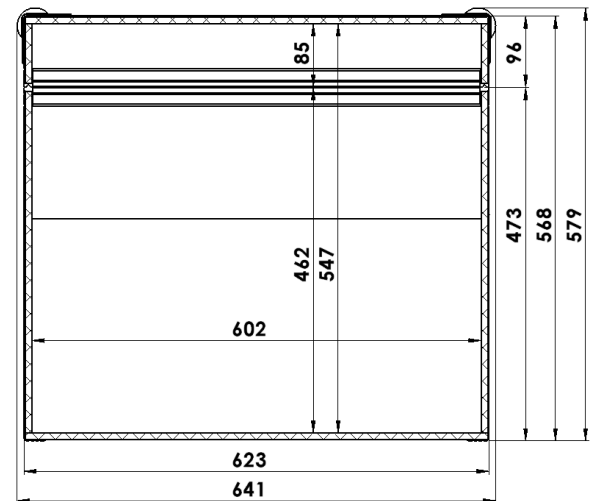

Sticker size (mm)