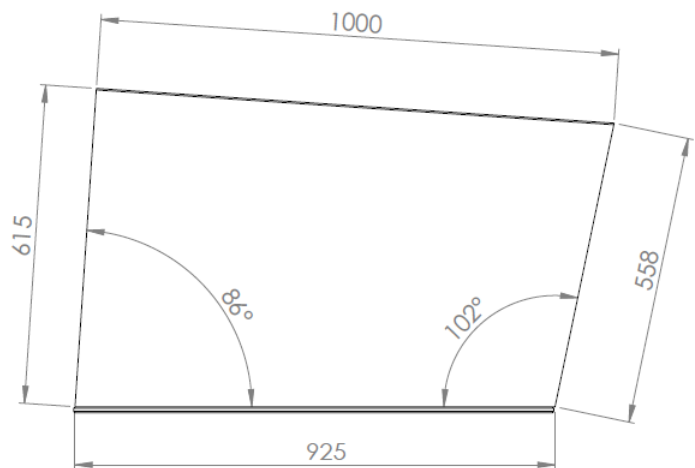

## Dimensions Trike Box Wide (119500M)

Internal Volume: 289 Liter  
 Colour: Wood and Black

Outer dimensions (in cm)

Inner dimensions (in cm)

Sticker size (in mm)

## Dimensions Trike Box Wide Bertus (119530M)

Internal Volume: 357 Liter  
 Colour: Black

Outer dimensions (in cm)

Inner dimensions (in cm)

Sticker size (in mm)