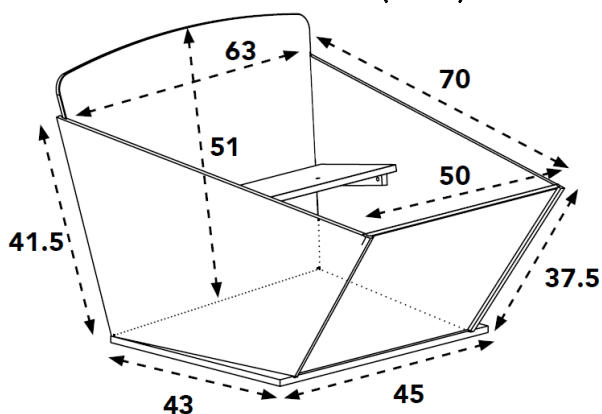

	Max. weight incl. rider (Kg)	Max. volume (Litres)	Netto weight Bike (Kg)	Netto weight E-Bike (Kg)
Daycare (Standard 3x disc brakes)*	290	N/A	N/A	66
Riksja (Standard 3x disc brakes)*	290	N/A	N/A	70

\*) Standard equipped with guardrail.

## Dimensions Cargo Box Short (119200M)

Internal Volume: 95 Liter  
Colour: Wood

Outer dimensions (in cm)

Inner dimensions (in cm)

Sticker size (in mm)