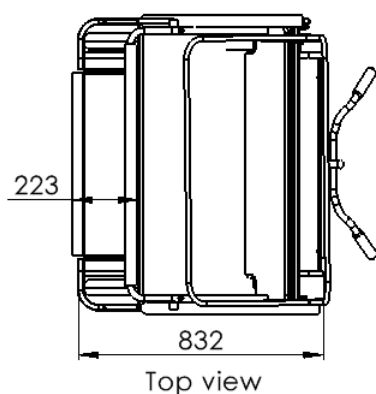

## Dimensions Trike Box Wide Bertus (119530M)

Internal Volume: 357 Liter  
 Colour: Black

Outer dimensions (in cm)

Inner dimensions (in cm)

Sticker size (in mm)

## Dimensions Trike Box Narrow (119400M)

Internal Volume: 272 Liter  
Colour: Wood

## Dimensions Trike Box Riksja (119810M)

Internal Volume: Not applicable  
 Colour: Black

Dimensions (in mm)

Sticker size (in mm)