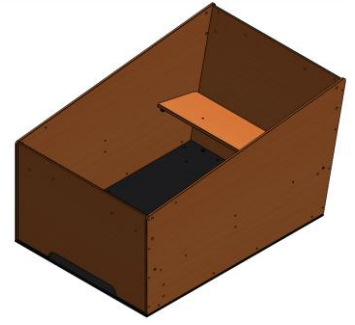

## Dimensions Cargo Box Long High (119320M)

Internal Volume: 183 Liter  
Colour: Black

Outer dimensions (in cm)

Inner dimensions (in cm)

Sticker size (in mm)

## Dimensions Trike Box Wide (119500M)

Internal Volume: 289 Liter  
 Colour: Wood and Black

Outer dimensions (in cm)

Inner dimensions (in cm)

Sticker size (in mm)