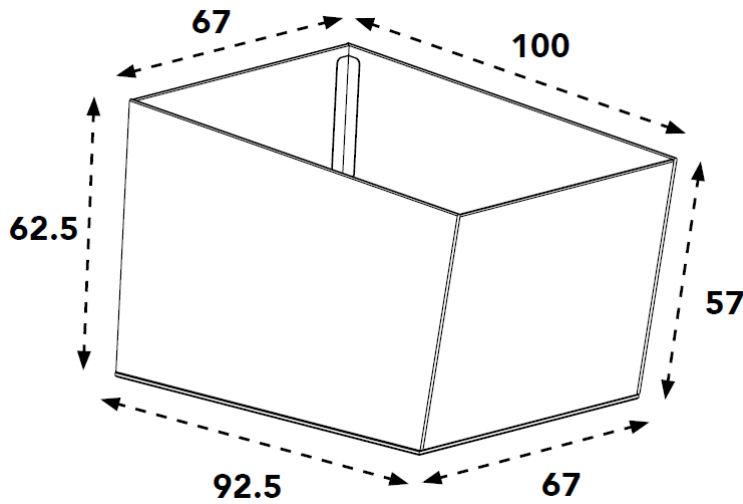

## Dimensions Trike Box Wide (119500M)

Internal Volume: 289 Liter  
 Colour: Wood and Black

Outer dimensions (in cm)

Inner dimensions (in cm)

Sticker size (in mm)

## Dimensions Trike Box Wide Bertus (119530M)

Internal Volume: 357 Liter  
 Colour: Black

Outer dimensions (in cm)

Inner dimensions (in cm)

Sticker size (in mm)