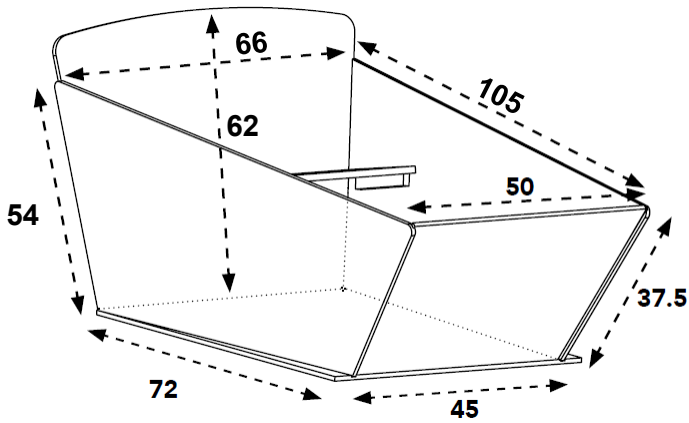

## Dimensions Cargo Box Long (119300M / 119310M)

Internal Volume: 148 Liter  
Colour: Wood and Black

Outer dimensions (in cm)

Inner dimensions (in cm)

Sticker size (in mm)

## Dimensions Cargo Box Long High (119320M)

Internal Volume: 183 Liter  
Colour: Black

Outer dimensions (in cm)

Inner dimensions (in cm)

Sticker size (in mm)

## Dimensions Trike Box Wide (119500M)

Internal Volume: 289 Liter  
 Colour: Wood and Black

Outer dimensions (in cm)

Inner dimensions (in cm)

Sticker size (in mm)