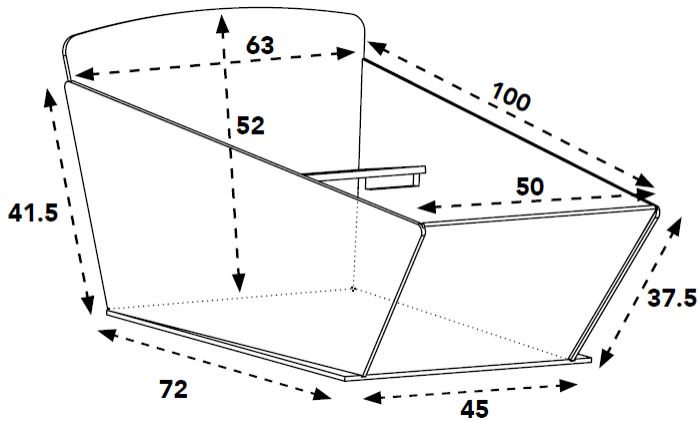

## Dimensions Cargo Box Short (119200M)

Internal Volume: 95 Liter  
Colour: Wood

Outer dimensions (in cm)

Inner dimensions (in cm)

Sticker size (in mm)

## Dimensions Cargo Box Long (119300M / 119310M)

Internal Volume: 148 Liter  
Colour: Wood and Black

Outer dimensions (in cm)

Inner dimensions (in cm)

Sticker size (in mm)