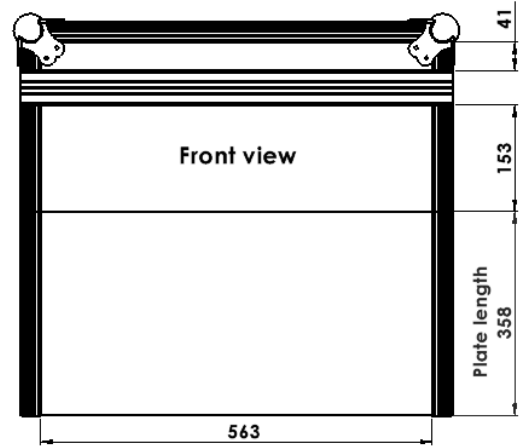

## Dimensions Flight Case Cargo Bike Long (119831)

Internal Volume: 287 Liter  
 Colour: Black  
 Lock: Lockable with butterfly lock  
 Extra: With gas spring

Side dimensions (mm)

Front dimensions (mm)

Sticker size (mm)