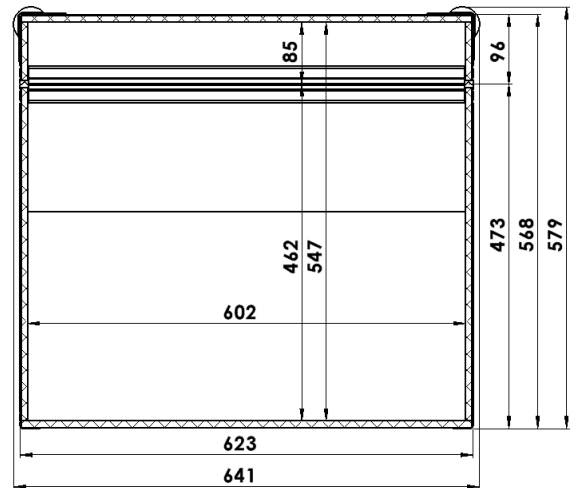

## Table of Contents

CARGO BIKE / E-CARGO BIKE SHORT .....	2
CARGO BIKE / E-CARGO BIKE LONG .....	3
CARGO TRIKE / E-CARGO TRIKE NARROW .....	4
CARGO TRIKE / E-CARGO TRIKE WIDE .....	5
E-CARGO TRIKE SPECIAL .....	6
DIMENSIONS CARGO BOX SHORT (119200M) .....	7
DIMENSIONS CARGO BOX LONG (119300M / 119310M) .....	8
DIMENSIONS CARGO BOX LONG HIGH (119320M) .....	9
DIMENSIONS TRIKE BOX WIDE (119500M) .....	10
DIMENSIONS TRIKE BOX WIDE BERTUS (119530M) .....	11
DIMENSIONS TRIKE BOX NARROW (119400M) .....	12
DIMENSIONS TRIKE BOX RIKSJA (119810M) .....	13
DIMENSIONS FLIGHT CASE CARGO BIKE SHORT (119821) .....	14
DIMENSIONS FLIGHT CASE CARGO BIKE LONG (119831) .....	15
DIMENSIONS FLIGHT CASE CARGO TRIKE WIDE (119841) .....	16

## Dimensions Trike Box Wide (119500M)

Internal Volume: 289 Liter  
 Colour: Wood and Black

Outer dimensions (in cm)

Inner dimensions (in cm)

Sticker size (in mm)

## Dimensions Trike Box Riksja (119810M)

Internal Volume: Not applicable  
 Colour: Black

Dimensions (in mm)

Sticker size (in mm)

## Dimensions Flight Case Cargo Bike Short (119821)

Internal Volume: 188 Liter  
 Colour: Black  
 Lock: Lockable with butterfly lock  
 Extra: With gas spring

Side dimensions (mm)

Front dimensions (mm)

Sticker size (mm)