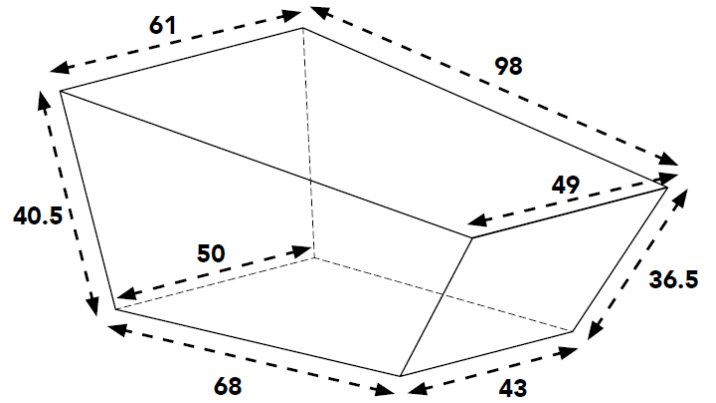

## Dimensions Cargo Box Long (119300M / 119310M)

Internal Volume: 148 Liter  
Colour: Wood and Black

Outer dimensions (in cm)

Inner dimensions (in cm)

Sticker size (in mm)