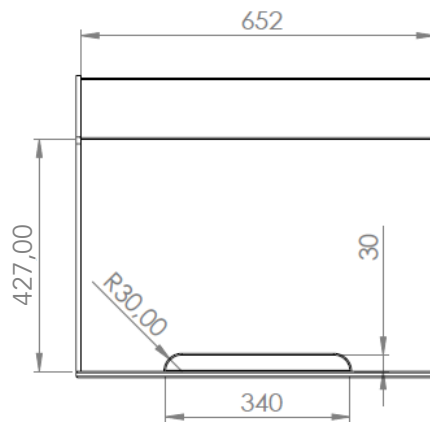

## Dimensions Trike Box Wide (119500M)

Internal Volume: 289 Liter  
 Colour: Wood and Black

Outer dimensions (in cm)

Inner dimensions (in cm)

Sticker size (in mm)

## Dimensions Trike Box Wide Bertus (119530M)

Internal Volume: 357 Liter  
 Colour: Black

Outer dimensions (in cm)

Inner dimensions (in cm)

Sticker size (in mm)