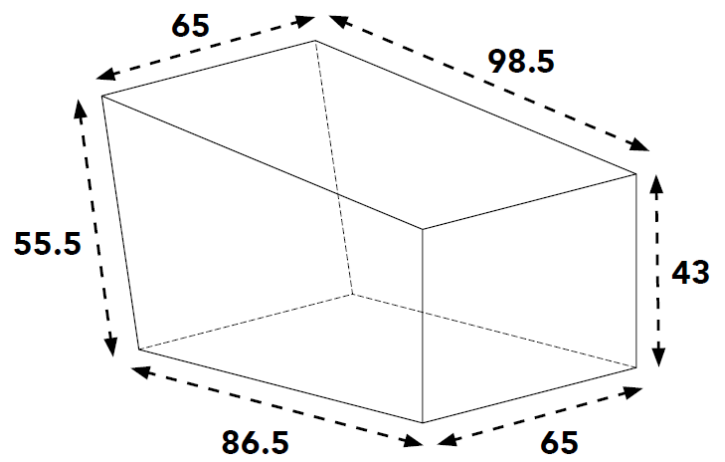

## Dimensions Trike Box Wide (119500M)

Internal Volume: 289 Liter  
 Colour: Wood and Black

Outer dimensions (in cm)

Inner dimensions (in cm)

Sticker size (in mm)