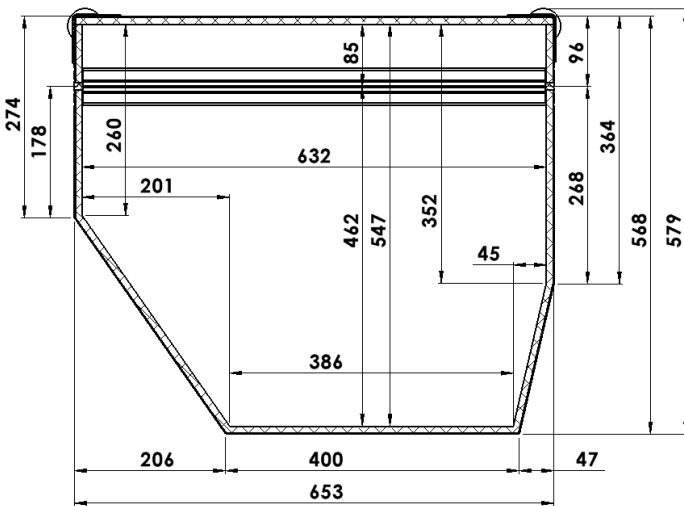

Side dimensions (mm)

Sticker size (mm)