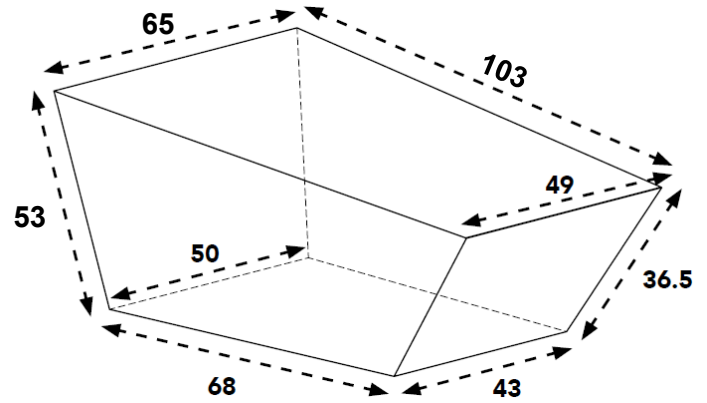

Sticker size (in mm)