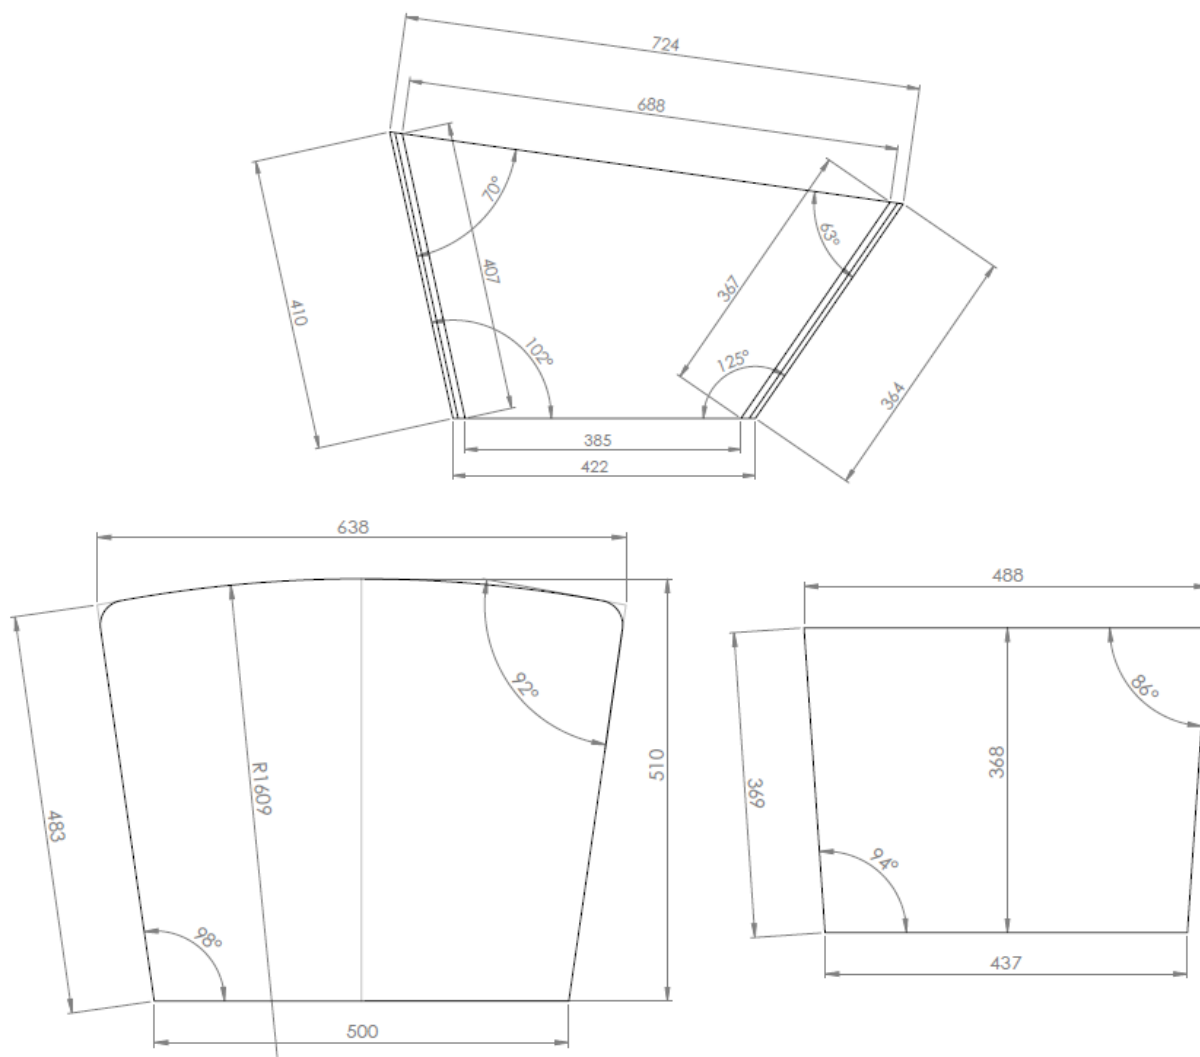

## Dimensions Cargo Box Short (119200M)

Internal Volume: 95 Liter  
Colour: Wood

Outer dimensions (in cm)

Inner dimensions (in cm)

Sticker size (in mm)