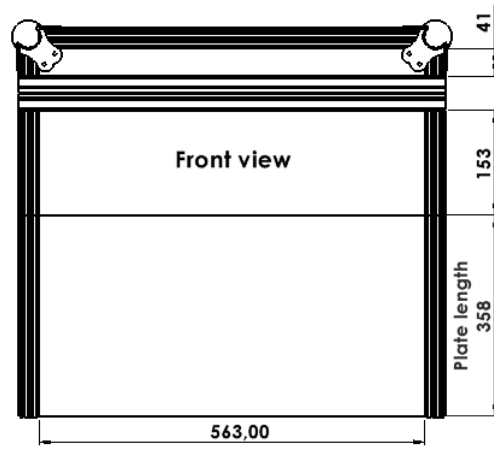

## Dimensions Flight Case Cargo Bike Short (119821)

Internal Volume: 188 Liter  
 Colour: Black  
 Lock: Lockable with butterfly lock  
 Extra: With gas spring

Side dimensions (mm)

Front dimensions (mm)

Sticker size (mm)