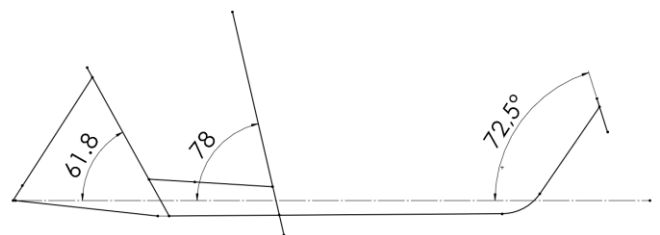

- **Model:** Classic / Cruiser / Flightcase / Shadow
- **Frame material:** Steel / Aluminium
- **Motor*:** Shimano EP6 Cargo (85Nm 250Watt)
  Bafang M400 (80Nm 250Watt)
- **Battery*:** Shimano Lithium-Ion (36V 504Wh)
  Bafang Lithium-Ion (36V 750Wh)
- **Maximum motor support*:** 25Km/h
- **Gear options:** Shimano Nexus 5 mechanical
  Shimano Nexus 7
  Shimano Nexus 8
  Shimano coaster brake 8
  Enviolo Extreme (Cargo)
- **Brake options:** Shimano roller brakes
  Magura disc brakes
- **Wheel sizes:** Front wheel: 20"
  Rear wheel: 26"
- **Wheelbase:** 200 cm
- **Dimensions:** 260 x 64 x 120 cm (LxWxH)
- ***) Only on E-Bike**