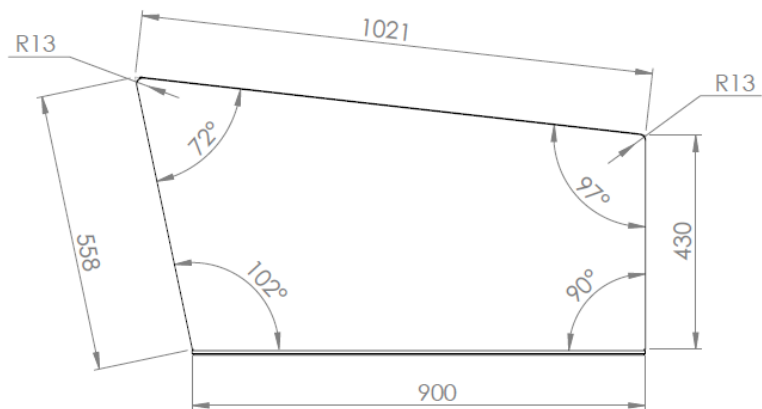

Dimensions Trike Box Narrow (119400M)

Internal Volume: 272 Liter
Colour: Wood