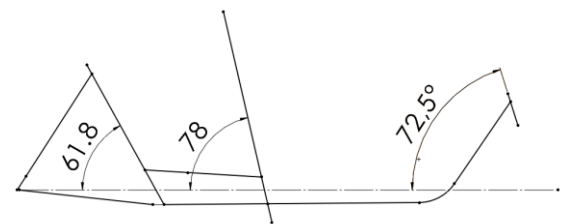

## Table of Contents

CARGO BIKE / E-CARGO BIKE SHORT .....	2
CARGO BIKE / E-CARGO BIKE LONG .....	3
CARGO TRIKE / E-CARGO TRIKE NARROW .....	4
CARGO TRIKE / E-CARGO TRIKE WIDE .....	5
E-CARGO TRIKE SPECIAL .....	6
DIMENSIONS CARGO BOX SHORT (119200M) .....	7
DIMENSIONS CARGO BOX LONG (119300M / 119310M) .....	8
DIMENSIONS CARGO BOX LONG HIGH (119320M) .....	9
DIMENSIONS TRIKE BOX WIDE (119500M) .....	10
DIMENSIONS TRIKE BOX WIDE BERTUS (119530M) .....	11
DIMENSIONS TRIKE BOX NARROW (119400M) .....	12
DIMENSIONS TRIKE BOX RIKSJA (119810M) .....	13
DIMENSIONS FLIGHT CASE CARGO BIKE SHORT (119821) .....	14
DIMENSIONS FLIGHT CASE CARGO BIKE LONG (119831) .....	15
DIMENSIONS FLIGHT CASE CARGO TRIKE WIDE (119841) .....	16

## Cargo Bike / E-Cargo Bike Short

- Model:** Classic / Cruiser / Flightcase
- Frame material:** Steel
- Motor\*:** Shimano EP6 Cargo (85Nm 250Watt)
- Battery\*:** Shimano Lithium-Ion (36V 504Wh)
- Maximum motor support\*:** 25Km/h
- Gear options:** Shimano Nexus 5 mechanical  
Shimano Nexus 7  
Shimano Nexus 8  
Shimano coaster brake 8  
Enviolo Extreme (Cargo)
- Brake options:** Shimano roller brakes  
Magura disc brakes
- Wheel sizes:** Front wheel: 20"  
Rear wheel: 26"
- Wheelbase:** 168 cm
- Dimensions:** 232 x 64 x 120 cm (LxWxH)
- \*) Only on E-Bike**