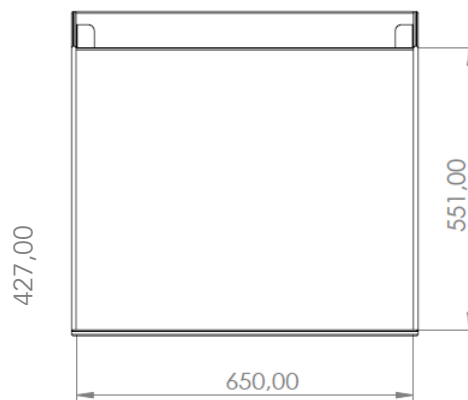

## Dimensions Trike Box Wide (119500M)

Internal Volume: 289 Liter  
 Colour: Wood and Black

Outer dimensions (in cm)

Inner dimensions (in cm)

Sticker size (in mm)

## Dimensions Trike Box Wide Bertus (119530M)

Internal Volume: 357 Liter  
 Colour: Black

Outer dimensions (in cm)

Inner dimensions (in cm)

Sticker size (in mm)