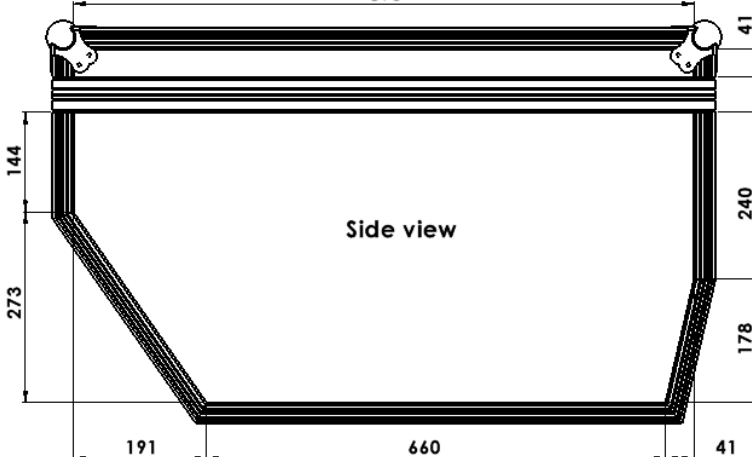

## Dimensions Flight Case Cargo Bike Long (119831)

Internal Volume: 287 Liter  
 Colour: Black  
 Lock: Lockable with butterfly lock  
 Extra: With gas spring

Side dimensions (mm)

Front dimensions (mm)

Sticker size (mm)