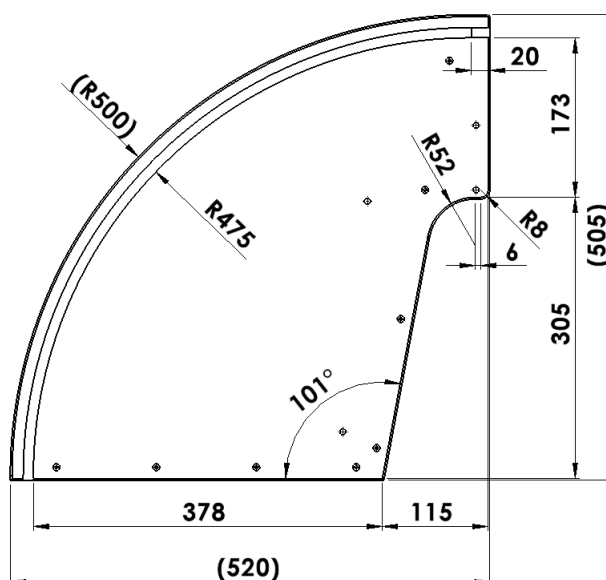

## Dimensions Trike Box Riksja (119810M)

Internal Volume: Not applicable  
 Colour: Black

Dimensions (in mm)

Sticker size (in mm)